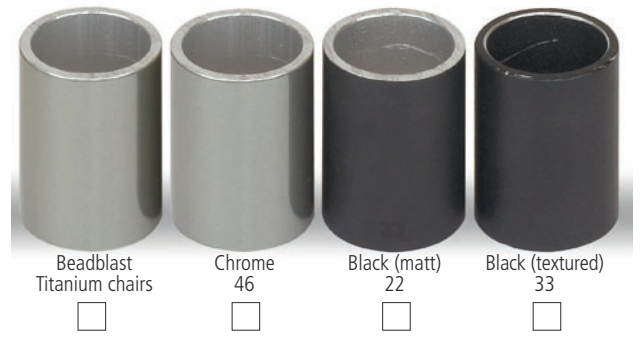

Name _____

ATTENTION

THIS IS A GUIDE TO COLOURS ONLY, how colours appear on your monitor or when printed out may vary.

Talk to us if you want your Titanium frame coloured or polished. *Colour availability is subject to change without notice.*

STANDARD & ENABLE CLIENT COLOURS