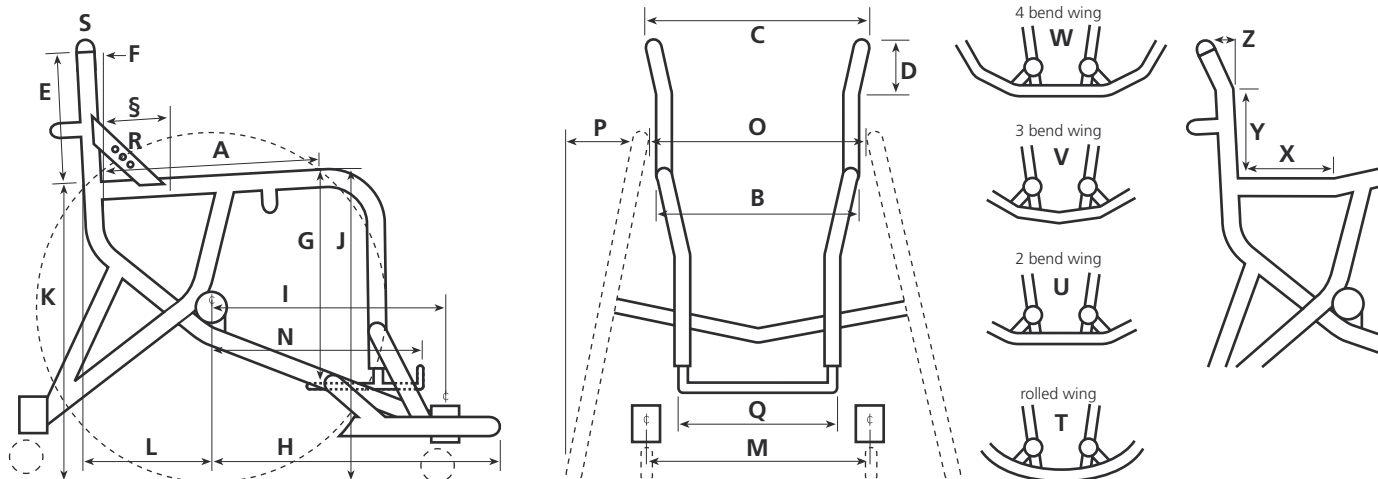

ADDITIONAL NOTES

(you can type here)